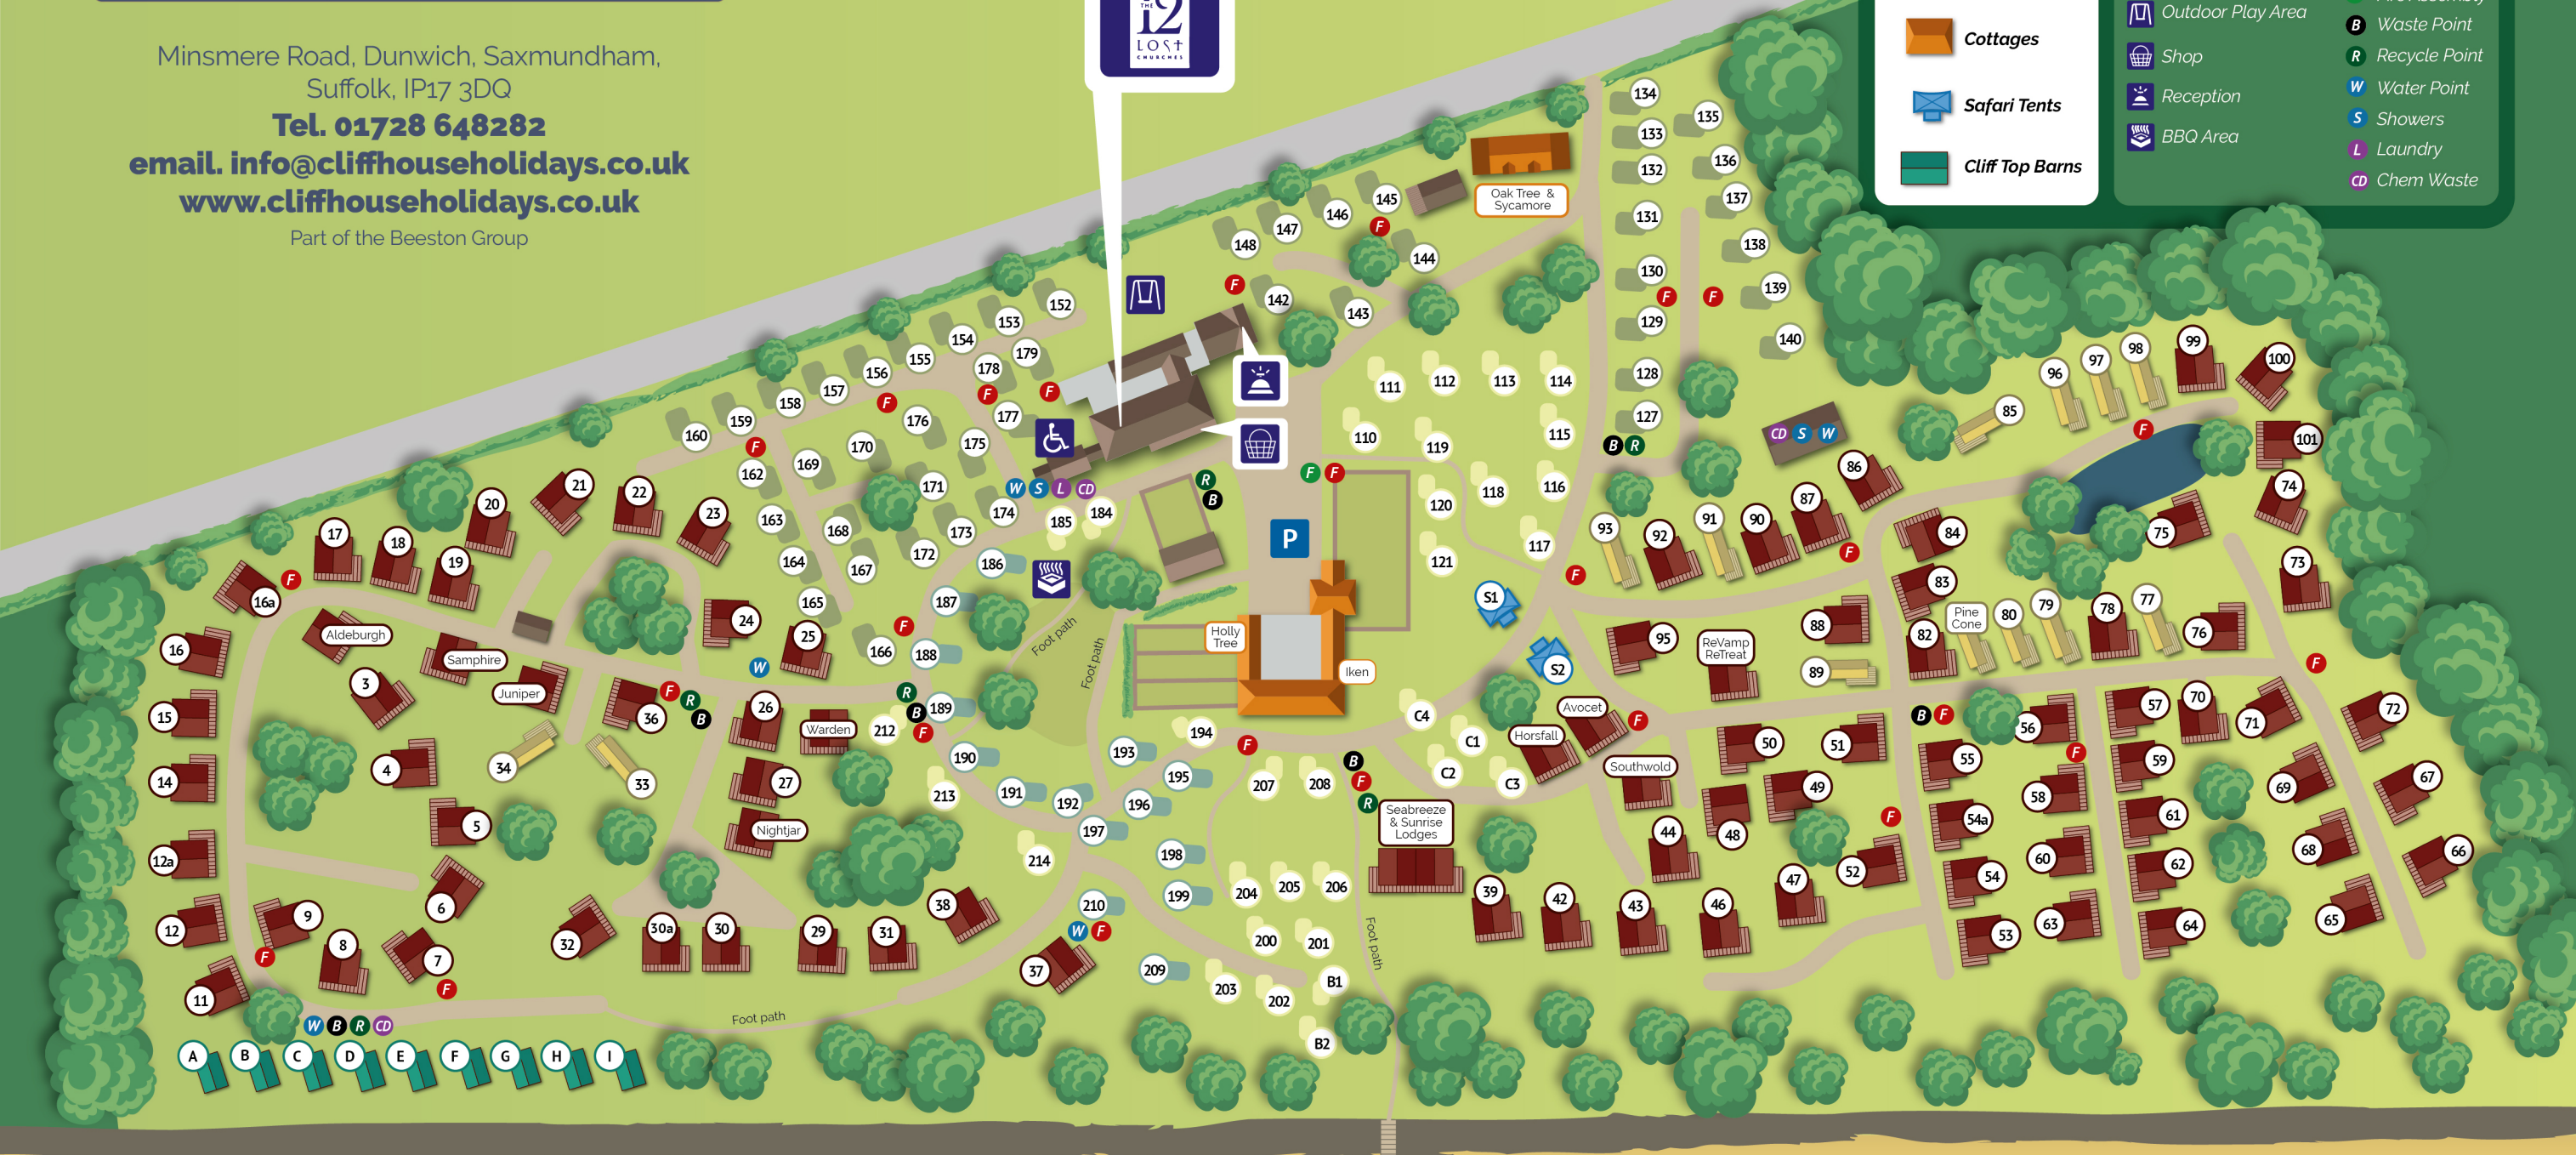

Cliff House Holiday Park

Minsmere Road, Dunwich, Saxmundham,
Suffolk, IP17 3DQ

Tel. 01728 648282

email. info@cliffhouseholidays.co.uk

www.cliffhouseholidays.co.uk

Part of the Beeston Group

QUICK GUIDE

- Tent Pitches
- Tourer Pitches
- Luxury Lodges
- Static Caravans
- Cottages
- Safari Tents
- Cliff Top Barns
- The 12 Lost Churches Bar & Restaurant
- Outdoor Play Area
- Shop
- Reception
- BBQ Area
- Fire Point
- Fire Assembly
- Waste Point
- Recycle Point
- Water Point
- Showers
- Laundry
- Chem Waste

← To Minsmere & Aldeburgh

To Dunwich & Southwold →